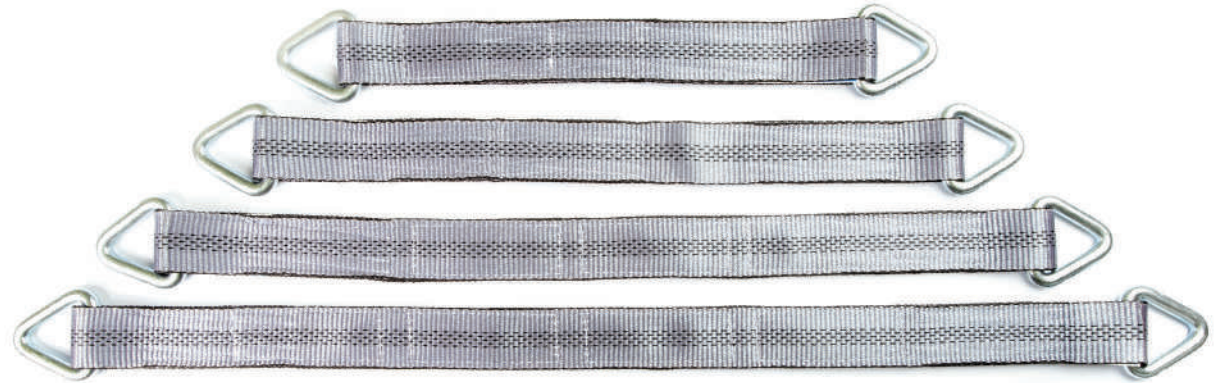

03. TOWING ACCESSORIES

Axle strap with 2 steel triangle rings - 5 tone

Product information

2 x triangle steel rings / strap

2 x layers of webbing overlapping

Can be purchased individually or in sets of 4pcs