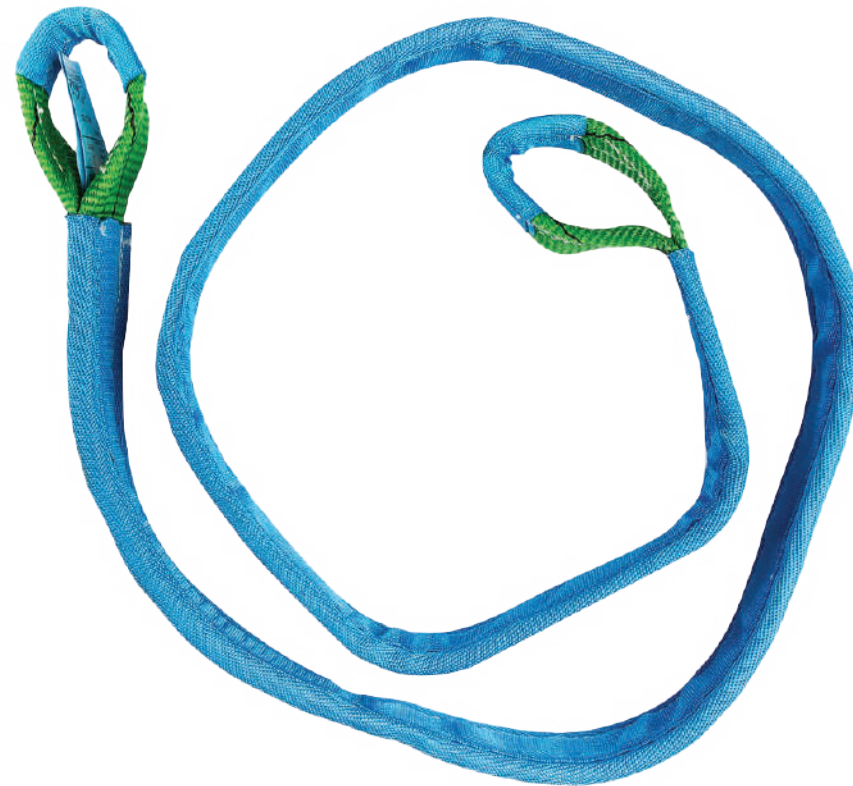

04. RECOVERY STRAP

Recovery tow webbing with slip protection and eyes - 2 tone

Product information

2 x loops with protection

secondary webbing protection

2Tons

Webbing width	Total length	1 m	2 m	3 m	4 m	5 m	6 m
50 mm in 2 layers	Article No.	HEF2TA-300	HEF2TA-301	HEF2TA-302	HEF2TA-303	HEF2TA-304	HEF2TA-305

LIFTING STRAPS

1 Ton - 12 Tons

- 01. Webbing slings with eyes
- 02. Round webbing slings

01. STRAPS WITH EYE

Webbing slings for lifting - with eyes

Product information

All the straps are available in the following TL (total length)
- 1 m up to 10 m (other on request)