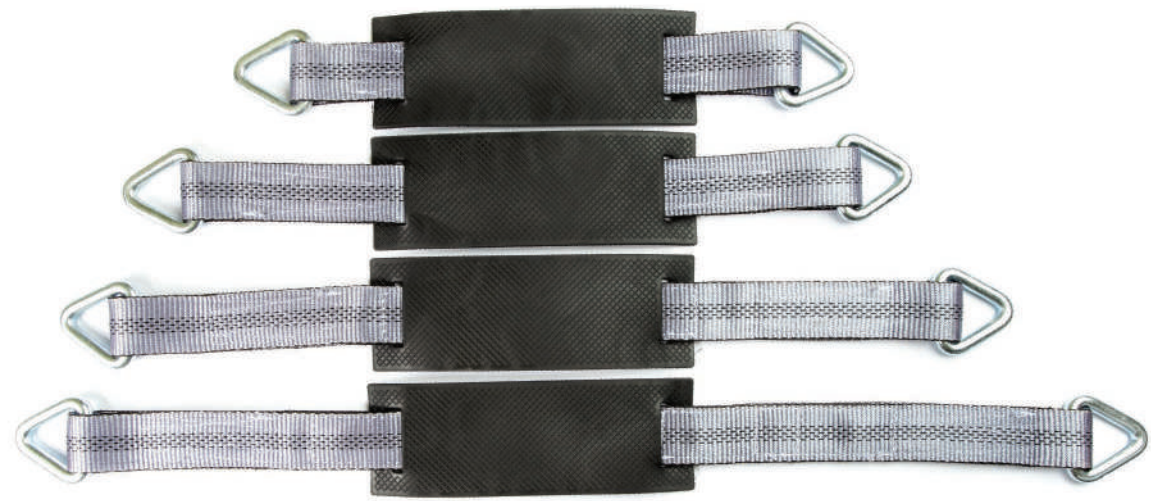

Axle strap with rubber protection & triangle steel rings - 5 tone

Product information

2 x triangle steel rings / strap

2 x layers of webbing overlapping

rubber sleeve protection

Can be purchased individually or in sets of 4pcs