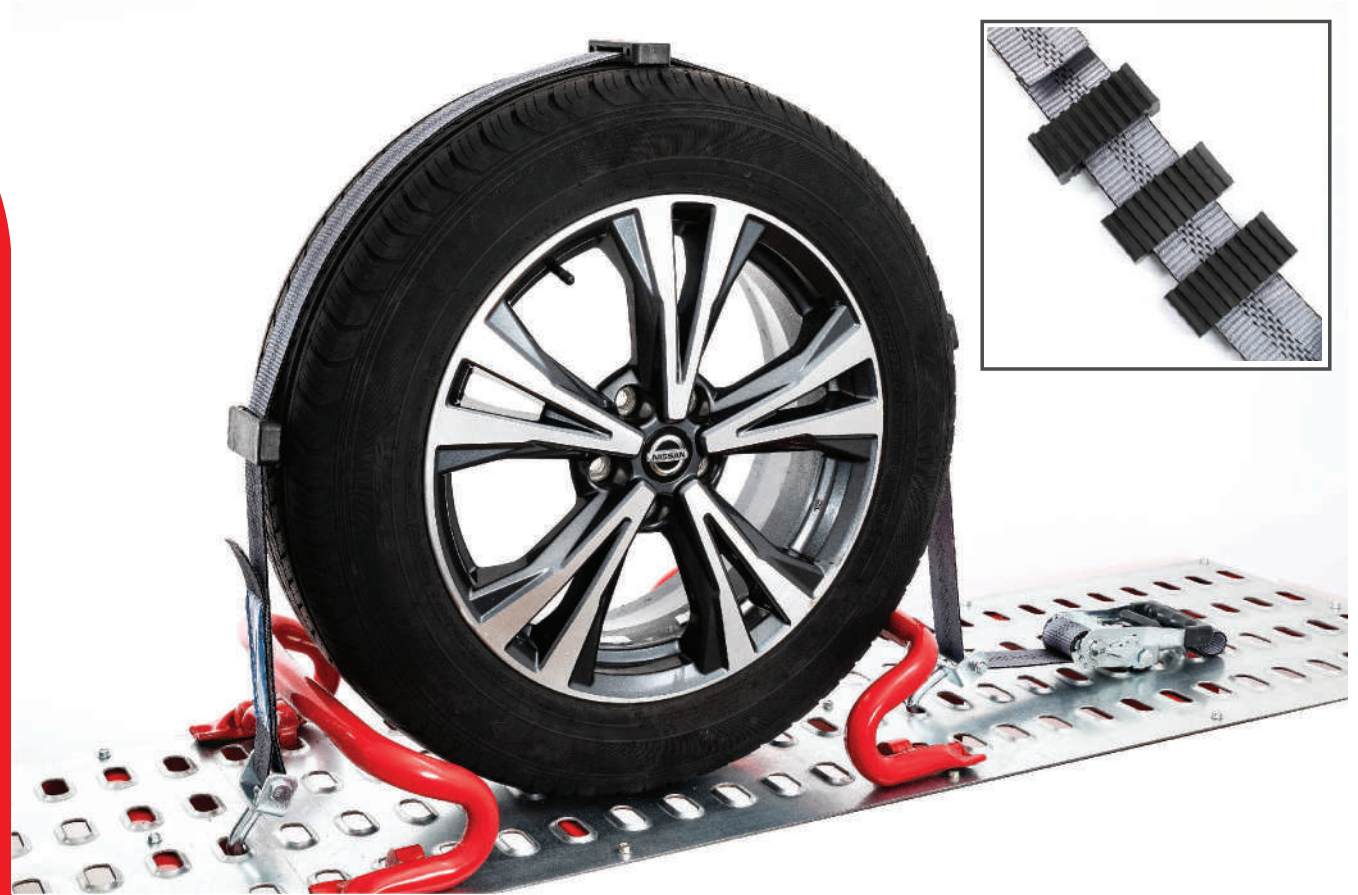

Over wheel strap with 3 adjustable pads

Product information

Premium 50mm width webbing

Ergonomic ratchet

Rotative hooks

5Tons

Load capacity	Webbing width	Anchoring capacity	No. of pads	Packaging	Packaging type	Article no.	2,5m	2,7m	3m	3,5m	4m	4,5m	5m
							HEF51A-580	HEF51A-581	HEF51A-582	HEF51A-583	HEF51A-584	HEF51A-585	
LC 2500 daN LC 5000 daN	50 mm	STF 500 daN	3 pads	4 pcs/box 350 pcs/pallet	cardboard box								