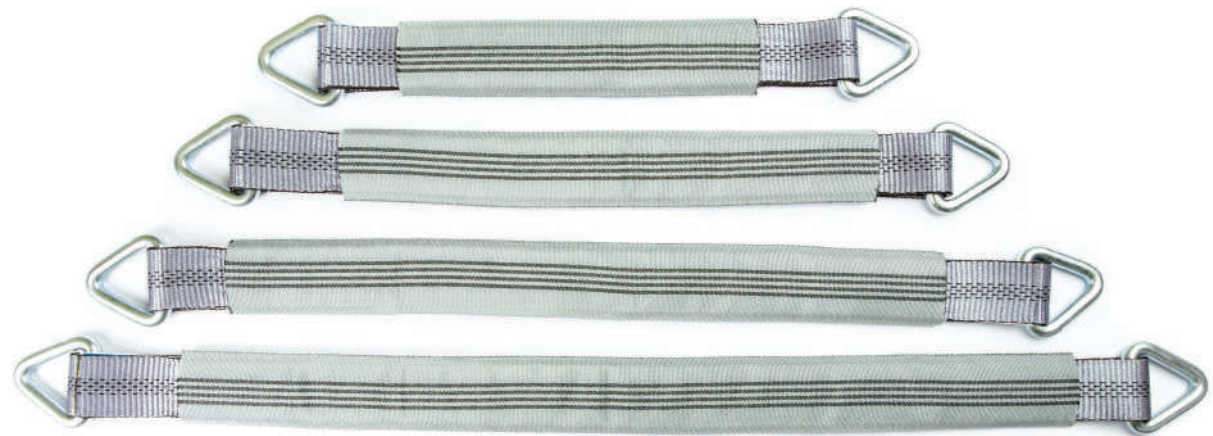

Axle strap with webbing protection & triangle steel rings - 5 tone

Product information

2 x triangle steel
rings / strap

2 x layers of webbing
overlapping

secondary protection
for webbing

**Can be purchased individually
or in sets of 4pcs**