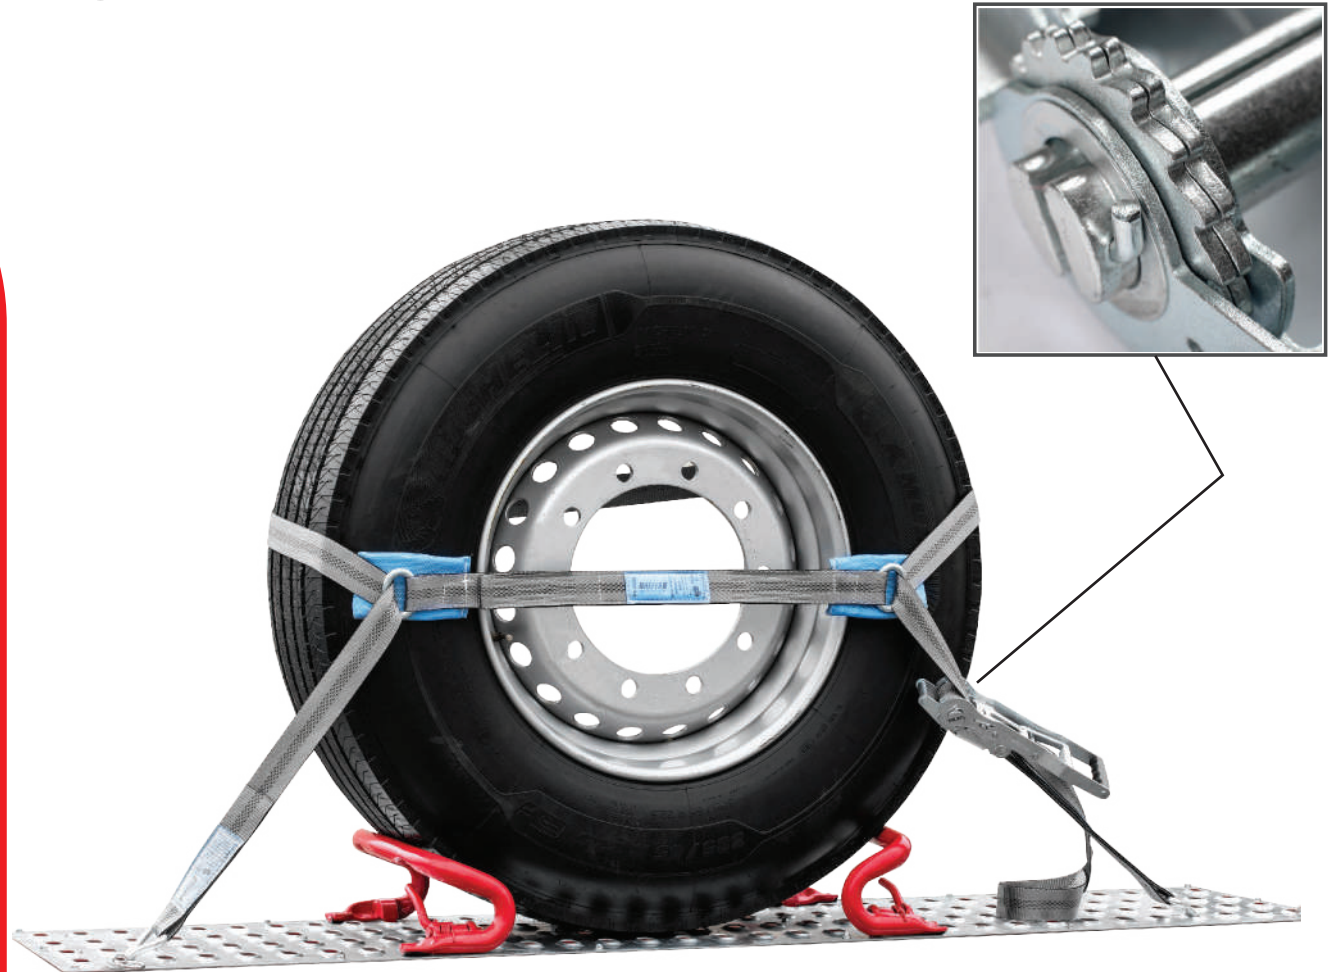

03. SIDE LOOP FIXING FOR TRUCKS

Side loop fixing with "J" type hooks

Product information

"J" type hooks

ERGO - Pull type handle 5000 daN

Side loop with protection | 80cm

5Tons

Load capacity	Webbing width	Anchoring capacity	Loop size	Packaging	Packaging type	Article no.	TL = 4,5m
LC 2500 daN LC 5000 daN	50 mm	STF 500 daN	Length=80cm Width=50mm	4 pcs/box 350 pcs/pallet	cardboard box		HEF5TT-570

CARGO STRAPS

3 Tons & 5 Tons

01. 3 Tons & 5 Tons strap
02. DoubleFix strap

03. Heavy machinery
lashing strap

METAL PARTS

- manufactured according to EN 12195-2.
- hardened steel.
- NO Chrome 6 used for the surface treatment (forbiden in usage on E.U.).
- each component stamped with the load capacity, according to EN 12195-2.